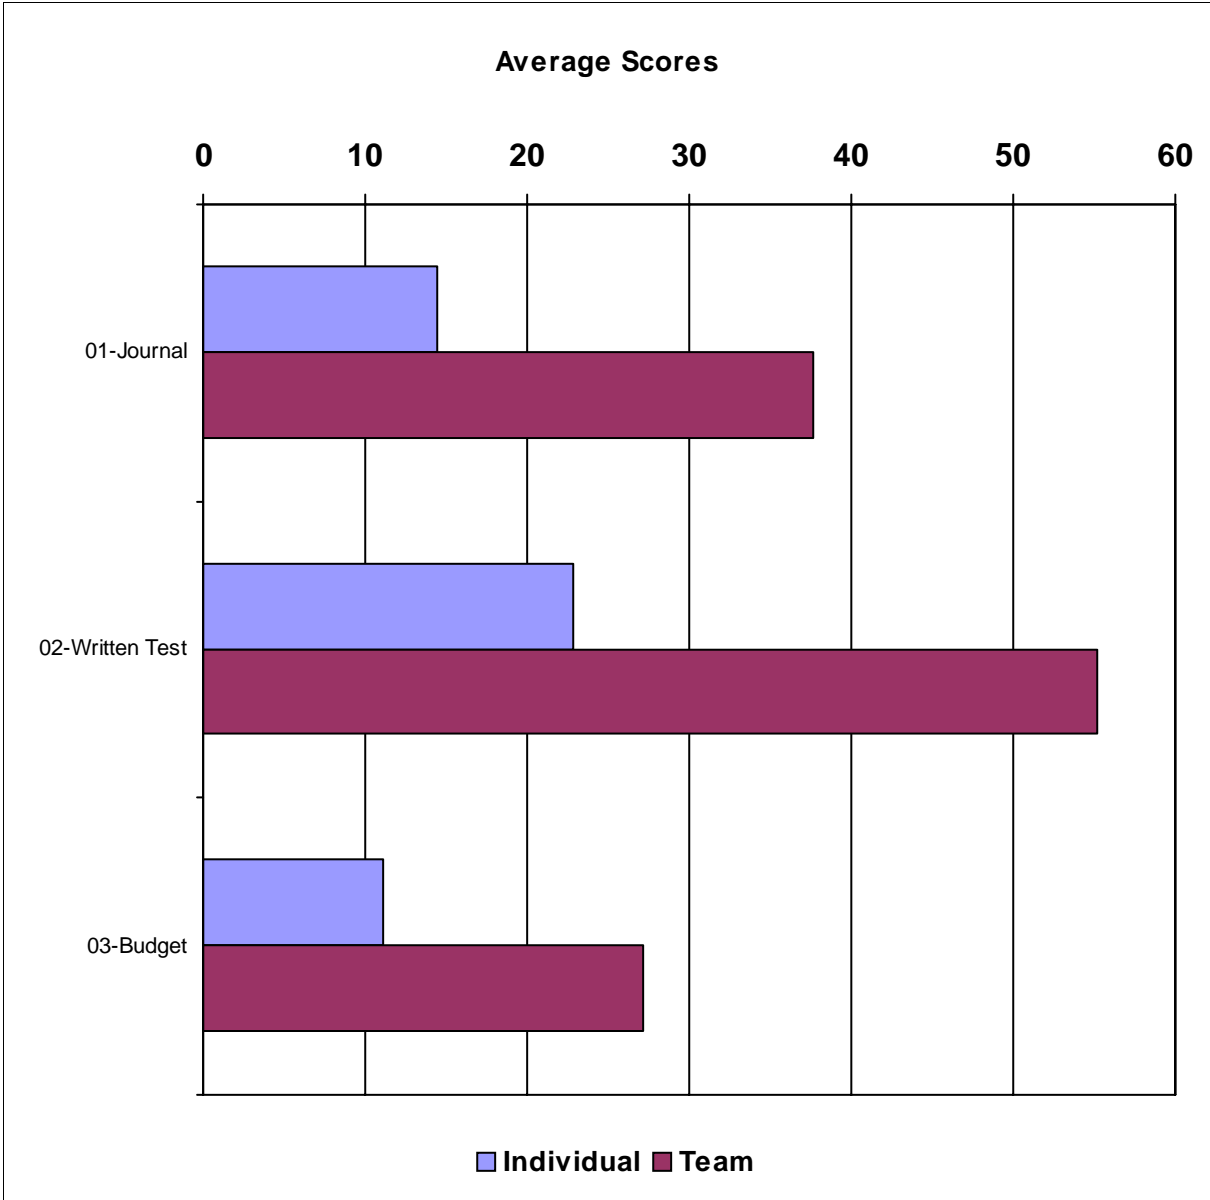

Contest Summary

Individual						
Class	Max Possible	Min	Max	Expected Range*		Average
01-Journal	50	0	36	3	26	15
02-Written Test	100	13	29	19	26	23
03-Budget	25	0	17	7	16	11
Total	175	22	74	34	63	48

Team						
Class	Max Possible	Min	Max	Expected Range*		Average
01-Journal	150	5	73	11	64	38
02-Written Test	300	20	81	33	77	55
03-Budget	75	8	48	14	41	27
Total	700	56	193	66	174	120

*Expected Range is one SD above and below the average

*Expected Range is one SD above and below the average

Individual Results

	Journal	Written Test	Budget	Tie	Total	Place
<u>Butte Valley-Dorris</u>						
Kady Porterfield	19	20	17	19	<u>56</u> 56 *	<u>7</u> 7
<u>Durham High</u>						
David Hodge	5	13	12	5	<u>63</u> 30 *	<u>6</u> 18
Loura Boots	0	21	12	0	33 *	16
<u>Elk Creek FFA</u>						
Mellise Albright	0	22	0	0	<u>81</u> 22 *	<u>5</u> 20
Krista Swearinger	2	24	3	2	29 *	19
Sammi Langford	6	19	5	6	30 *	17
<u>Escalon FFA</u>						
Aaliyah Wallace	0	26	14	0	<u>170</u> 40	<u>2</u> 15
Andrea Herrera	20	26	16	20	62 *	5
Derek Veenstra	27	20	16	27	63 *	4
Zach Farris	5	24	16	5	45 *	12
<u>Galt High School</u>						
Alexis Silva	14	22	12	14	<u>193</u> 48	<u>1</u> 11
Cameron Nelson	12	26	14	12	52 *	9
Carol Pellegri	35	26	13	35	74 *	1
Jodie Virtue	26	29	12	26	67 *	3
<u>Ripon High School</u>						
					<u>152</u>	<u>3</u>